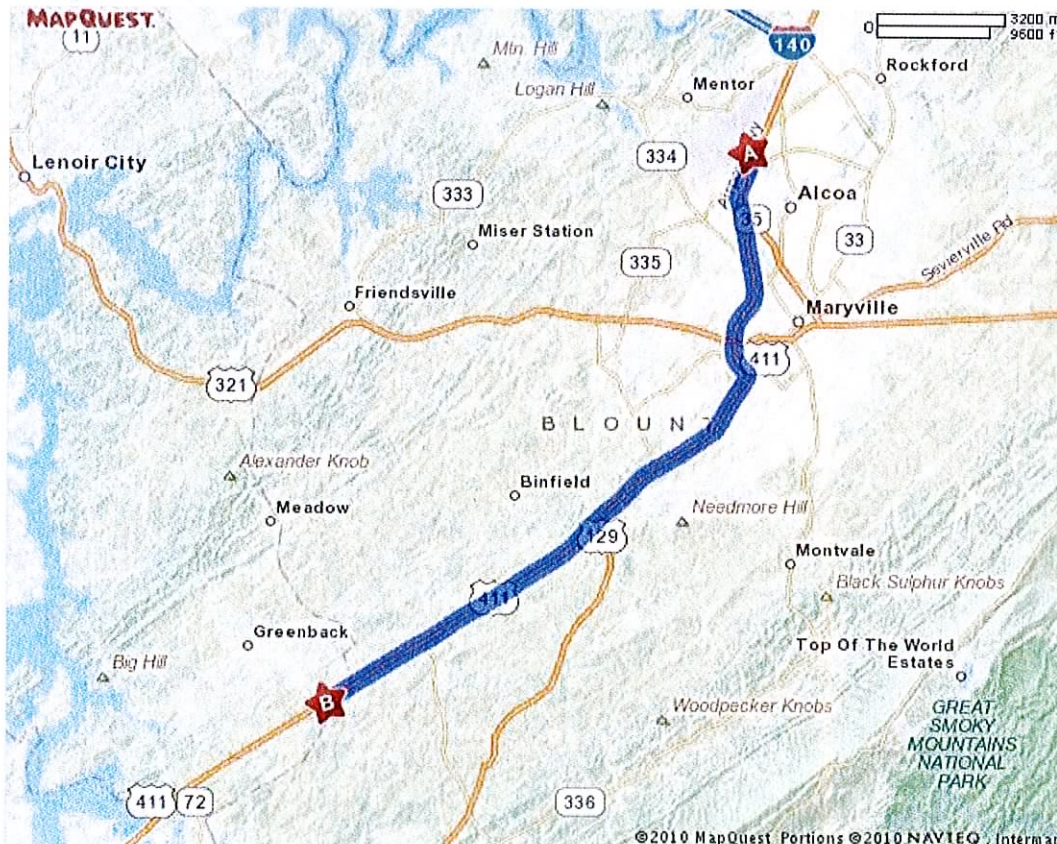

Notes

Trip to 6435 Highway 411 S

Greenback, TN 37742-4476

16.16 miles - about 22 minutes

A McGhee Tyson Airport (TYS) - (865) 342-3000 2055 Alcoa Hwy, Alcoa, TN 37701

1. Start out going **SOUTHWEST**.

go 0.1 mi

2. Turn **SLIGHT LEFT**.

go 0.1 mi

3. Merge onto **US-129 S / TN-115 S** toward **MARYVILLE / ALCOA**.

go 9.2 mi

4. Stay **STRAIGHT** to go onto **US-411 / TN-33**.

go 6.7 mi

5. **6435 HIGHWAY 411 S**.

go 0.0 mi

B 6435 Highway 411 S, Greenback, TN 37742-4476

Total Travel Estimate : 16.16 miles - about 22 minutes

Route Map [Hide](#)

©2010 MapQuest. Portions ©2010 NAVTEQ, Intermap